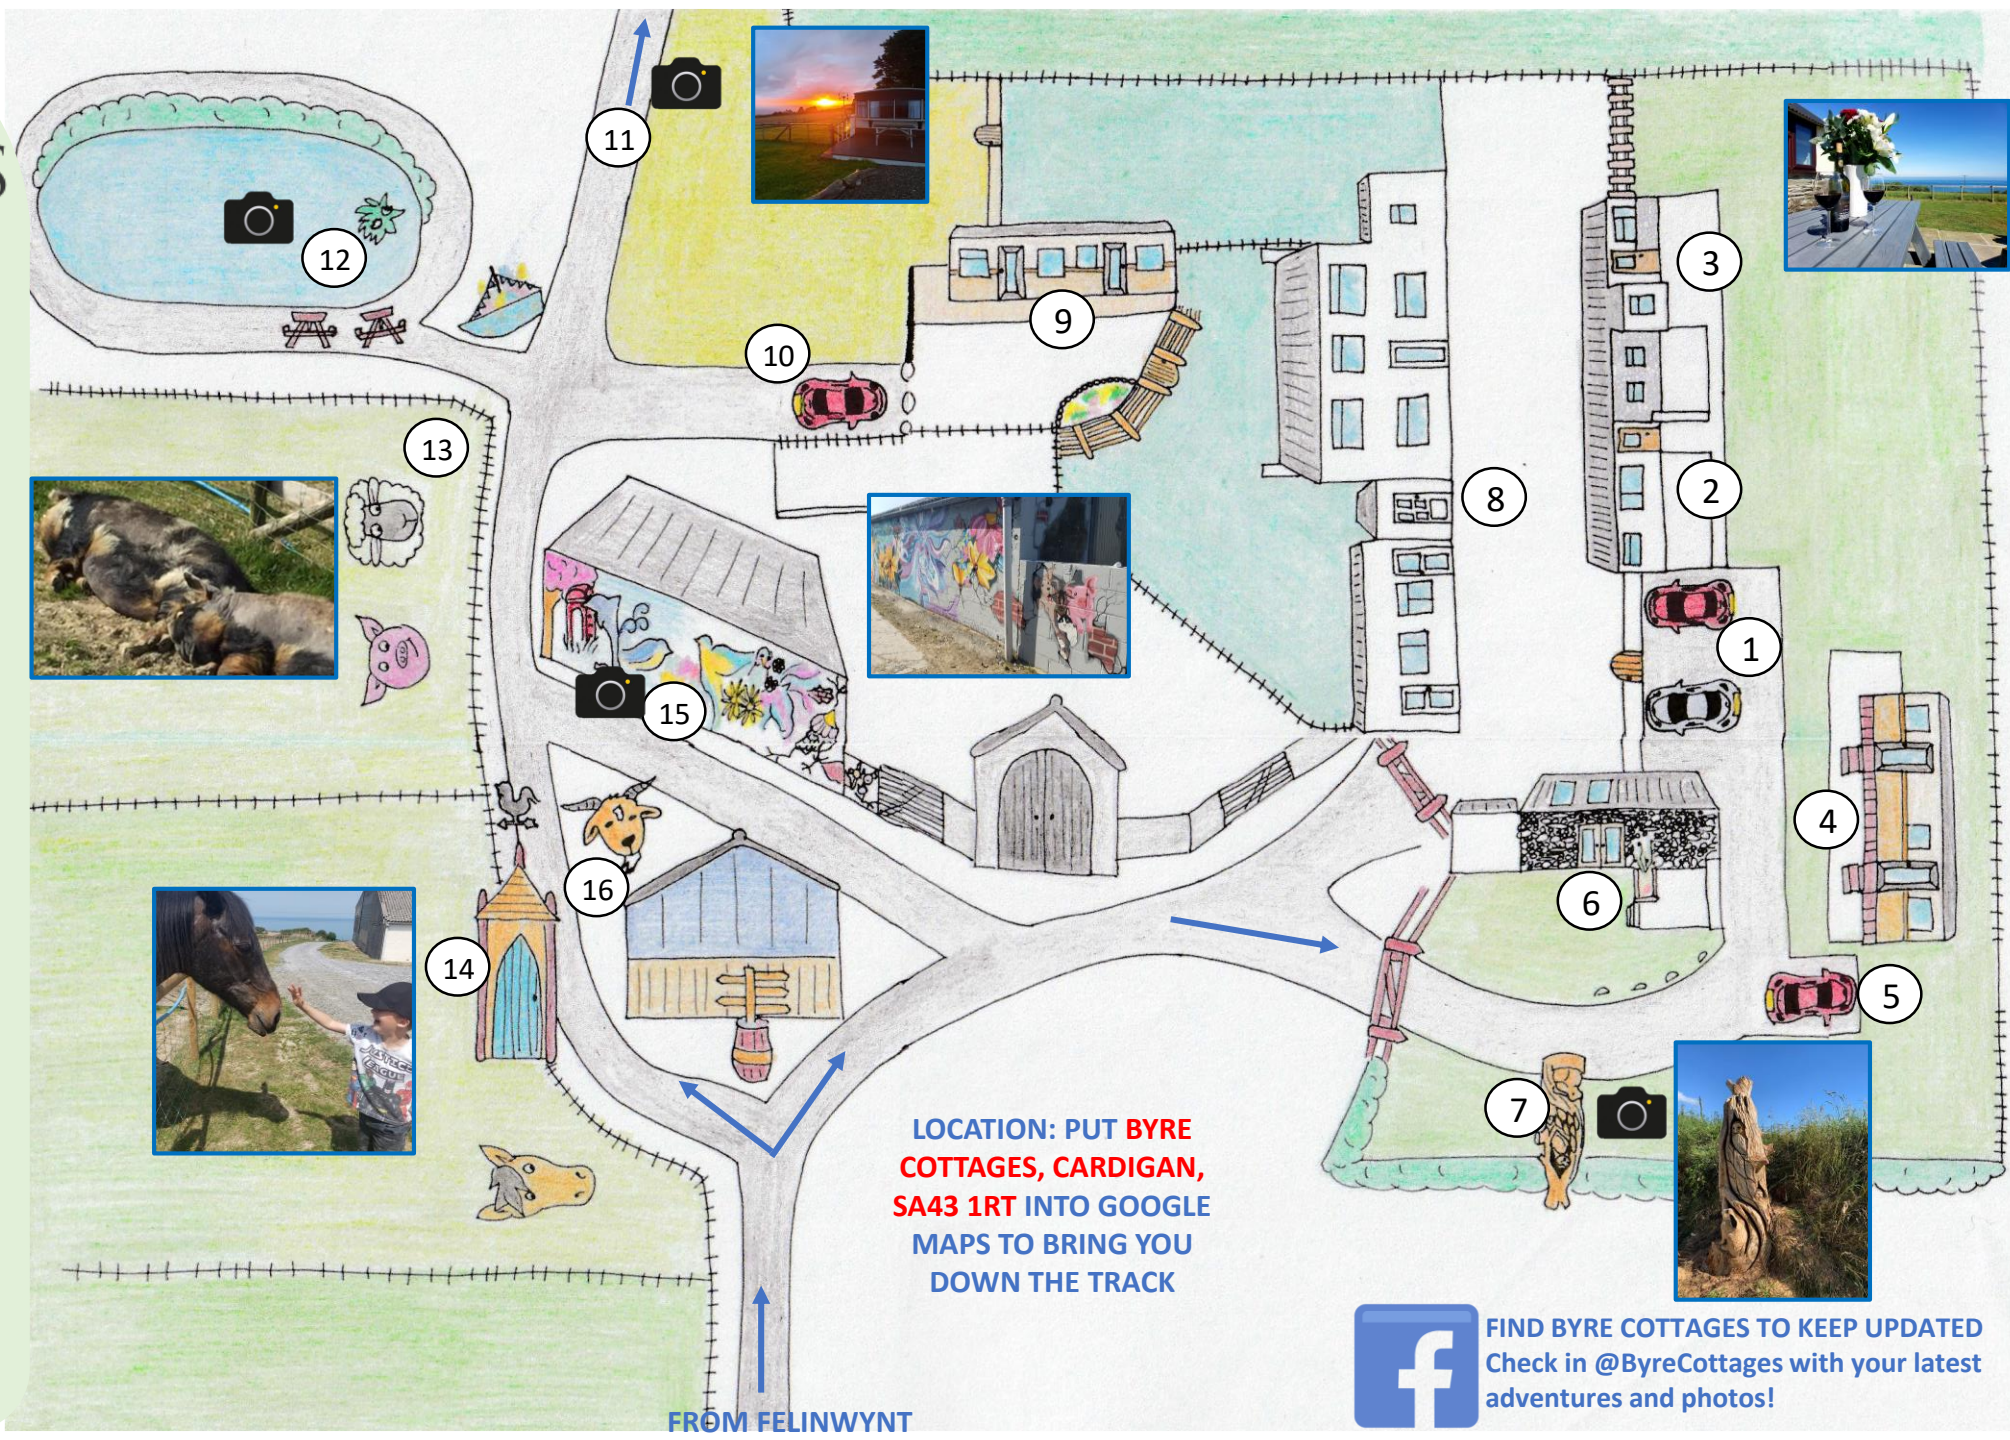

# BYRE COTTAGES

PICTURE OPPORTUNITY

- 1 1 & 2 BYRE COTTAGE CARPARK
- 2 ONE BYRE COTTAGE
- 3 TWO BYRE COTTAGE
- 4 BAYVIEW CARAVAN
- 5 BAYVIEW CARAVAN CARPARK
- 6 THE OLD BARN
- 7 WOODEN ART SCULPTURE
- 8 BLAENPLWYF FARM HOUSE
- 9 LAKESIDE CARAVAN
- 10 LAKESIDE CARAVAN CARPARK
- 11 TO COASTAL PATH
- 12 LAKE AND PICNIC AREA
- 13 ANIMAL AREA
- 14 CHICKEN COOP
- 15 WALL ART
- 16 EXTRA CAR PARKING

LOCATION: PUT **BYRE COTTAGES, CARDIGAN, SA43 1RT** INTO GOOGLE MAPS TO BRING YOU DOWN THE TRACK

FIND BYRE COTTAGES TO KEEP UPDATED  
Check in @ByreCottages with your latest adventures and photos!